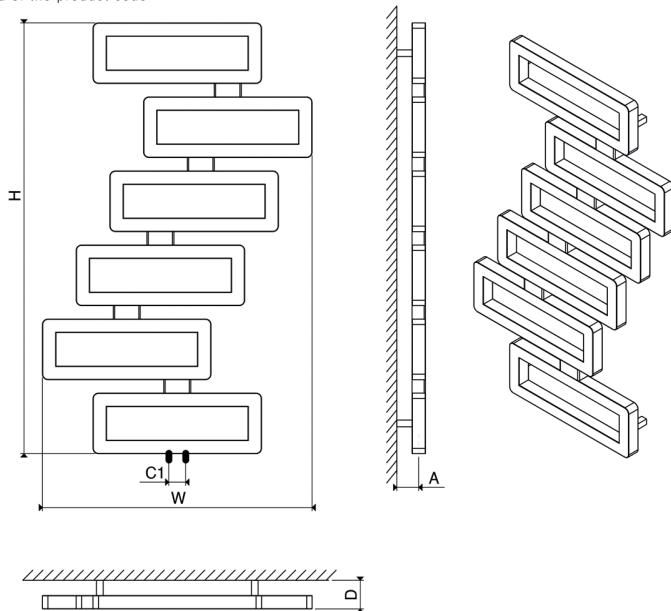

DOMINO

DOMINO

Material	Stock Finishes	Guarantee	Installation
Stainless Steel	PLS SEE COLOUR KEY CHART - Click for Link	20 Years	Vertical

PRODUCT CODE	Height (mm)	Width (mm)	Sections	Pipe Centers (mm)	Wall to pipe Centers	Wall Distance	Nett Weight	Water Content	Fuel Type	Heat Outputs	
	H	W	n	C1	A (mm)	D (mm)	(kg)	(lt)		Watts	BTU
DOM 0800128006	1280	800	6	50	65-80	85-100	11.8	9.0	C	771	2631

Please add finishing code at the end of the product code

Code example : DOM 0800128006 MRP

Fuel type i.e

C: Central Heating
E: Electrical Heating
D: Dual Heating (C+E)

A full range of made to order sizes available.

Please ask for details.

n = number of sections

Max. working pressure

Max. working temperature

Connections

Pipe centers

95 °C

1/2"

C1

50mm