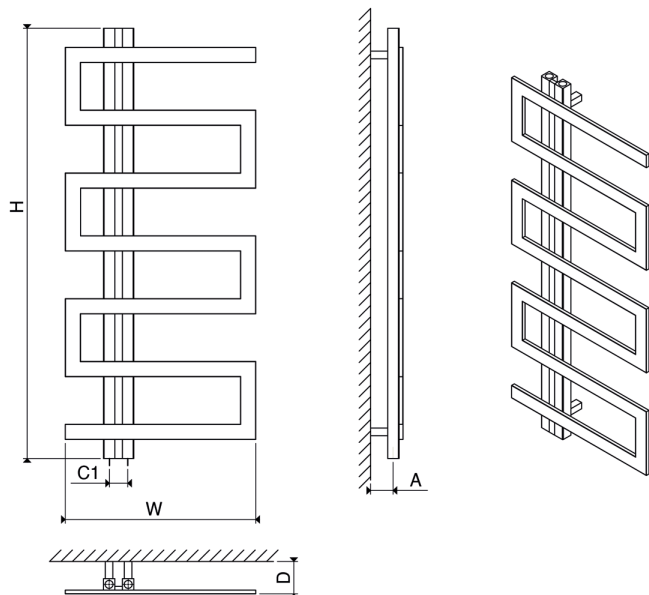

IBIZA

IBIZA

Material	Stock Finishes	Guarantee	Installation
Stainless Steel	PLS SEE COLOUR KEY CHART-Click for Link	20 Years	Vertical

PRODUCT CODE	Height (mm)	Width (mm)	Sections	Pipe Centers (mm)	Wall to pipe Centers	Wall Distance	Nett Weight (kg)	Water Content (lt)	Fuel Type	Heat Outputs	
	H	W	n	C1	A (mm)	D (mm)				Watts	BTU
IBZ 0500044003	440	500	3	50	60-75	85-100	3.1	0.9	D	293	999
IBZ 0500077005	770	500	5	50	60-75	85-100	5.2	1.6	D	371	1266
IBZ 0500113007	1130	500	7	50	60-75	85-100	7.2	2.2	D	459	1566

Please add finishing code at the end of the product code **Code example : IBZ 0500077005 MRP**

Fuel type i.e
 C: Central Heating
 E: Electrical Heating
 D: Dual Heating (C+E)

A full range of made to order sizes available.

Please ask for details.

n = number of sections

Max. working pressure

10 bar

Max. working temperature

95 °C

Connections

½"

Pipe centers

C1

50mm