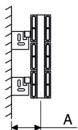

## MONZA DOUBLE XL

Material	Stock Finishes	Guarantee	Installation
Aluminium	<a href="#">PLS SEE COLOUR KEY CHART - Click for Link</a>	5 Years	Horizontal

PRODUCT CODE	Height (mm) H	Width (mm) W	Sections n	Pipe Centers (mm) C1	Wall to pipe Centers A (mm)	Wall Distance D (mm)	Nett Weight (kg)	Water Content (lt)	Fuel Type	Heat Outputs	
										Watts	BTU
MXL 1800028003	280	1800	3	1775	76-96	112-132	6.7	0.7	C	1790	6109
MXL 1800037504	375	1800	4	1775	76-96	112-132	9.4	1.1	C	2387	8146
MXL 1800047005	470	1800	5	1775	76-96	112-132	9.4	1.1	C	2984	10182

Please add finishing code at the end of the product code **Code example : MXL 1800037504 TXW**

Fuel type i.e  
C: Central Heating  
E: Electrical Heating  
D: Dual Heating (C+E)

A full range of made to order sizes available.

Please ask for details.

Radiator height for made to order sizes ( n x 95 ) - 5 mm

n = number of sections

Max. working pressure 10 bar

Max. working temperature 95 °C

Connections 1/2"

Section width 90 mm

Section depth 67 mm