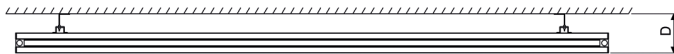

MONZA DOUBLE XL

Material	Stock Finishes	Guarantee	Installation
Aluminium	PLS SEE COLOUR KEY CHART - Click for Link	5 Years	Horizontal

PRODUCT CODE	Height (mm) H	Width (mm) W	Sections n	Pipe Centers (mm) C1	Wall to pipe Centers A (mm)	Wall Distance D (mm)	Nett Weight (kg)	Water Content (lt)	Fuel Type	Heat Outputs	
										Watts	BTU
MXL 1800028003	280	1800	3	1775	76-96	112-132	6.7	0.7	C	1790	6109
MXL 1800037504	375	1800	4	1775	76-96	112-132	9.4	1.1	C	2387	8146
MXL 1800047005	470	1800	5	1775	76-96	112-132	9.4	1.1	C	2984	10182

Please add finishing code at the end of the product code **Code example : MXL 1800037504 TXW**

Fuel type i.e
C: Central Heating
E: Electrical Heating
D: Dual Heating (C+E)