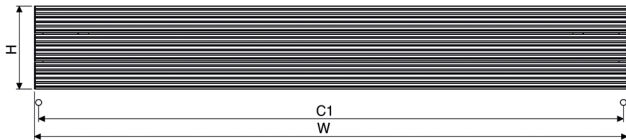

## MONZA DOUBLE XL

Material	Stock Finishes	Guarantee	Installation
Aluminium	<a href="#">PLS SEE COLOUR KEY CHART - Click for Link</a>	5 Years	Horizontal

PRODUCT CODE	Height (mm) H	Width (mm) W	Sections n	Pipe Centers (mm) C1	Wall to pipe Centers A (mm)	Wall Distance D (mm)	Nett Weight (kg)	Water Content (lt)	Fuel Type	Heat Outputs	
										Watts	BTU
MXL 1800028003	280	1800	3	1775	76-96	112-132	6.7	0.7	C	1790	6109
MXL 1800037504	375	1800	4	1775	76-96	112-132	9.4	1.1	C	2387	8146
MXL 1800047005	470	1800	5	1775	76-96	112-132	9.4	1.1	C	2984	10182

Please add finishing code at the end of the product code **Code example : MXL 1800037504 TXW**

Fuel type i.e  
C: Central Heating  
E: Electrical Heating  
D: Dual Heating (C+E)

A full range of made to order sizes available.

Please ask for details.

Radiator height for made to order sizes ( n x 95 ) - 5 mm

n = number of sections

Max. working pressure 10 bar

Max. working temperature 95 °C

Connections 1/2"

Section width 90 mm

Section depth 67 mm